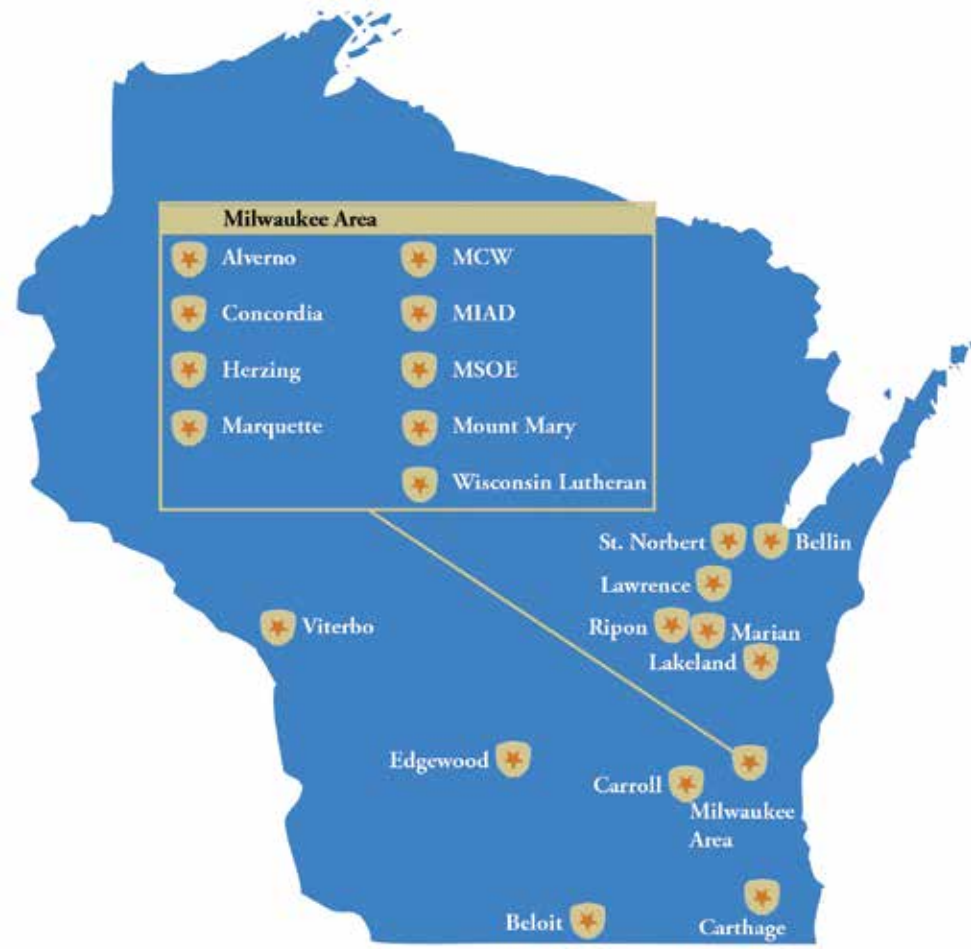

CARTHAGE

CONCORDIA UNIVERSITY WISCONSIN

EDGEWOOD UNIVERSITY

LAKELAND UNIVERSITY

LAWRENCE UNIVERSITY

WISCONSIN'S Private Colleges

WisconsinsPrivateColleges.org

WISCONSIN'S PRIVATE COLLEGES

2025-2026 Application and Admissions Deadlines

Our Colleges and Universities at a Glance